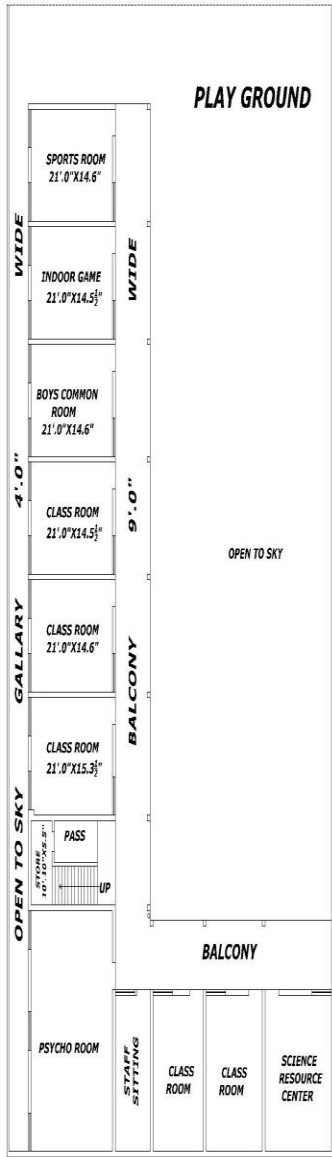

ACCOMODATION AVAILABLE - AT NAVJYOTI SHIKSHAK PRASHIKSHAN MAHAVIDHYALAYA, RADHAKISHANPURA, SIKAR (RAJ.)

**GROUND FLOOR PLAN
BLOCK B**

**FIRST FLOOR PLAN
BLOCK B**

**SECOND FLOOR PLAN (HOSTEL)
BLOCK B**