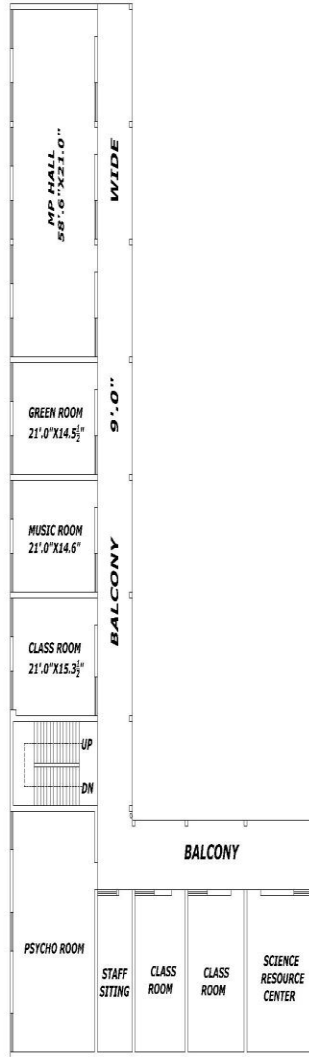

ACCOMODATION AVAILABLE - AT NAVJYOTI SHIKSHAK PRASHIKSHAN MAHAVIDHYALAYA, RADHAKISHANPURA, SIKAR (RAJ.)

**GROUND FLOOR PLAN
BLOCK B**

**FIRST FLOOR PLAN
BLOCK B**

**SECOND FLOOR PLAN (HOSTEL)
BLOCK B**