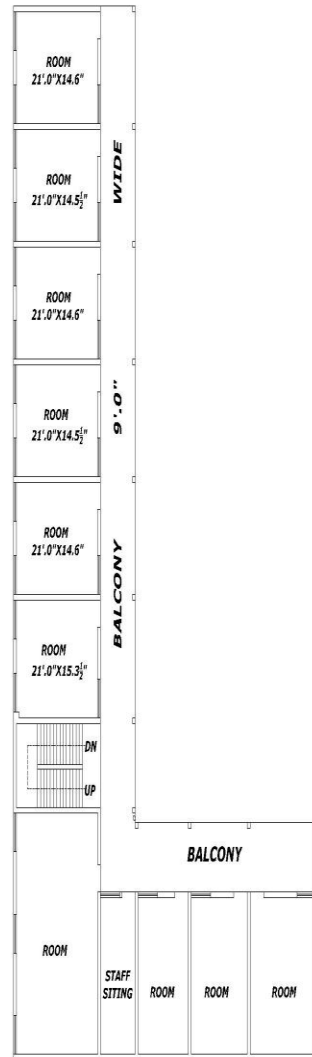

ACCOMODATION AVAILABLE - AT NAVJYOTI SHIKSHAK PRASHIKSHAN MAHAVIDHYALAYA, RADHAKISHANPURA, SIKAR (RAJ.)

**GROUND FLOOR PLAN
BLOCK B**

**FIRST FLOOR PLAN
BLOCK B**

**SECOND FLOOR PLAN (HOSTEL)
BLOCK B**